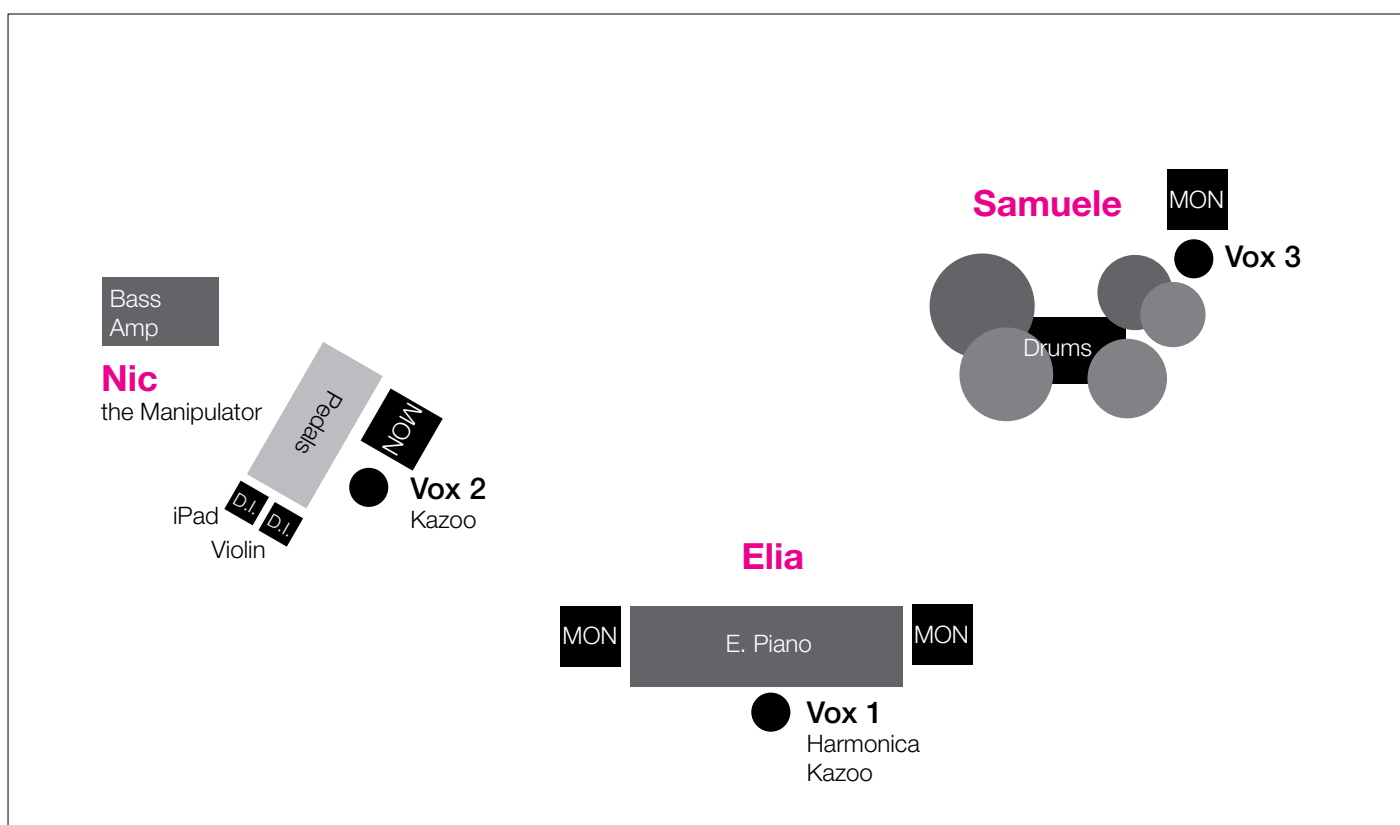

# DINO FUMARETTO SONO INVECCHIATO DI COLPO TOUR

## CHANNEL LIST:

01	KICK
02	SNARE
03	CHARLESTON
04	PAN1 (DRUMS)
05	PAN2 (DRUMS)
06	BASS (D.I. / BALANCED OUTPUT)
07	VIOLIN (D.I.)
08	iPAD (D.I.)
09	E. PIANO L (BALANCED OUTPUT)
10	E. PIANO R (BALANCED OUTPUT)
11	VOCAL + Harmonica + Kazoo (SM58)
12	VOCAL2 + Kazoo (SM58)
13	VOCAL 3 (SM 58)
14	TAPE / BASE L.
15	TAPE / BASE R.
16	

## BACKLINE:

BASS AMPLIFIER: WARWICK COMBO 250 W / MARK BASS COMBO 121 H

## STAGE PLAN

F.o.H.